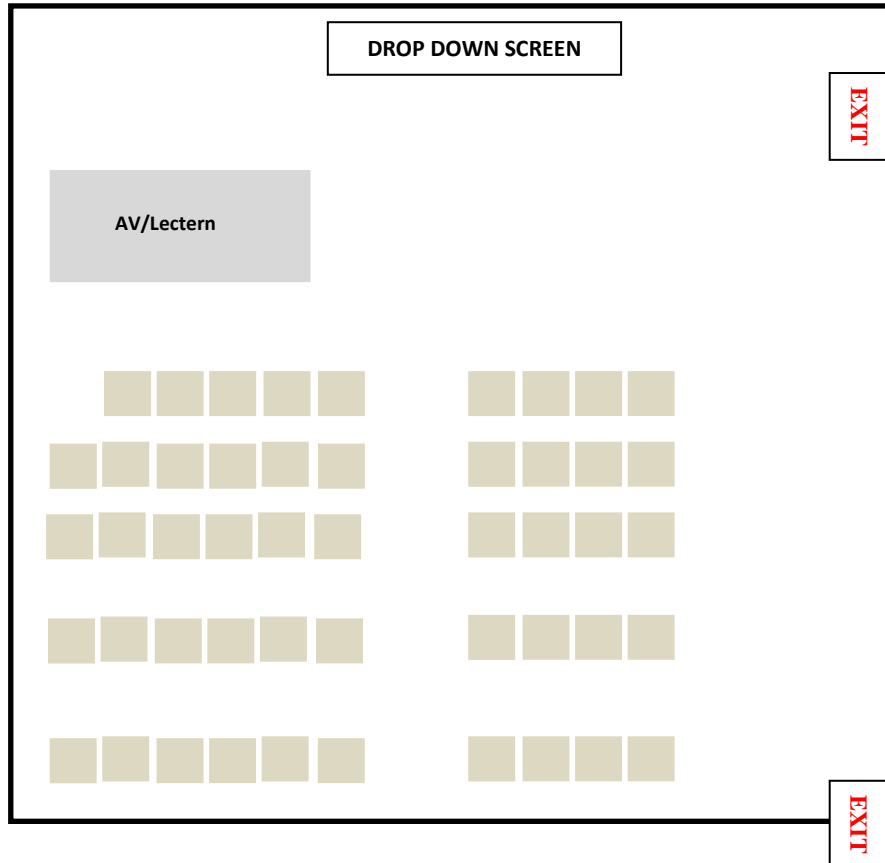

Global Change Institute Seminar Room

Room 275, Level 2, Building #20

FLOOR PLAN - 49 pax.

Room features:

- * 49 seats
- * Data projector and Screen
- * Lectern/Radio Microphone
- * Instructor PC
- * VGA / HDMI laptop connections
- * Wireless Internet
- * Natural Ventilation (No air conditioning)